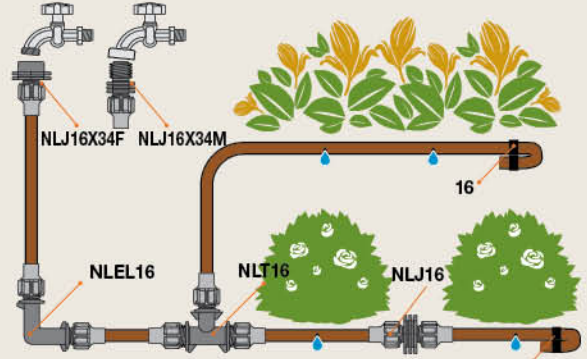

ø 16 mm

DELIVER - TUBING & FITTINGS

Pipe Connectors and Accessories – 16 mm

	J16 Joiner 16mm 5
	T16 T-Adapter 5
	EL16 Elbow Joiner 5
	2261 Repair Plug 10
	LS16 Pipe Holder 5
	E16 End Seal 5
	PDV16X16 16X16mm Valve 1

Nut-Lock Connectors – 16 mm

	NLJ16 Nut Lock Connector 1
	NLEL16 Nut Lock Elbow 1
	NLT16 Nut Lock T 1
	NLJ16X34F Nut Lock 16mm 3/4" F 1
	NLJ16X34M Nut Lock 16mm 3/4" M 1

Pipe – 16 mm

	16mm PE pipe PE Pipe Available in length of 25m, 50m, 100m. ø 16 mm