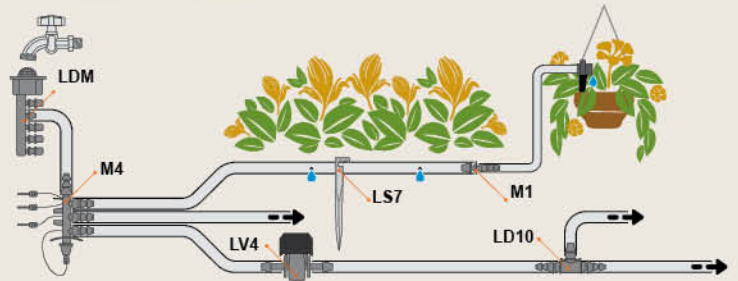

Nut-Lock Connectors – 16 mm

	NLJ16 Nut Lock Connector 1
	NLEL16 Nut Lock Elbow 1
	NLT16 Nut Lock T 1
	NLJ16X34F Nut Lock 16mm 3/4" F 1
	NLJ16X34M Nut Lock 16mm 3/4" M 1

Pipe – 16 mm

	16mm PE pipe PE Pipe Available in length of 25m, 50m, 100m. ø 16 mm
--	---

ø 8
mm

DELIVER - TUBING & FITTINGS

ø 4/7
mm

ø 3/5
mm

Pipe Connectors 8 mm

	J8 Joiner 8mm 5
	T8 T-Adapter 5
	EL8 Elbow Joiner 5
	LS8 Pipe Holder 5

Pipe Connectors and Accessories – 4/7 & 3/5 mm

	M1 Joiner 4/7 and 3mm 10
	LD10 T-Adapter 10
	M4 4-Way Manifold 5
	LV4 Valve 10
	Clamp S Pipe Clamp 10
	LS7 Pipe Holder 5