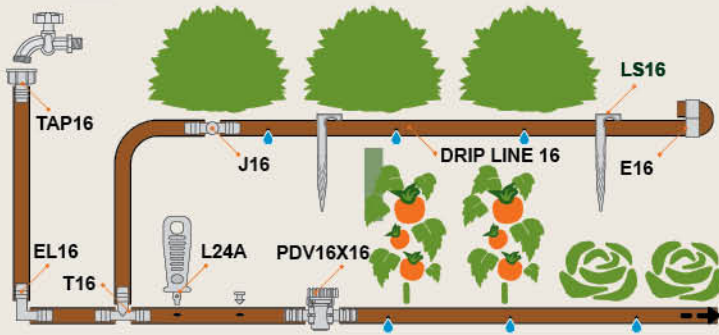

ø 16 mm

DELIVER - TUBING & FITTINGS

Pipe Connectors and Accessories – 16 mm

	J16 Joiner 16mm 5
	T16 T-Adapter 5
	EL16 Elbow Joiner 5
	2261 Repair Plug 10
	LS16 Pipe Holder 5
	E16 End Seal 5
	PDV16X16 16X16mm Valve 1

Nut-Lock Connectors – 16 mm

	NLJ16 Nut Lock Connector 1
	NLEL16 Nut Lock Elbow 1
	NLT16 Nut Lock T 1
	NLJ16X34F Nut Lock 16mm 3/4" F 1
	NLJ16X34M Nut Lock 16mm 3/4" M 1

Pipe – 16 mm

	16mm PE pipe PE Pipe Available in length of 25m, 50m, 100m. ø 16 mm