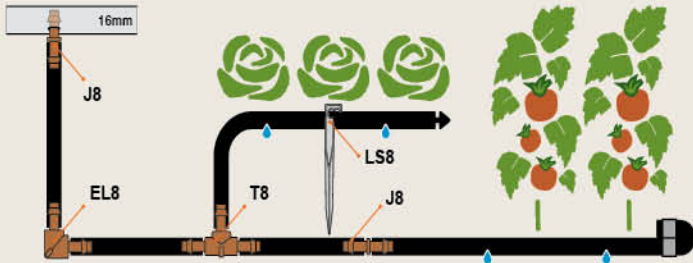

ø 8
mm

DELIVER - TUBING & FITTINGS

ø 4/7
mm

ø 3/5
mm

Pipe Connectors 8 mm

	J8 Joiner 8mm 5
	T8 T-Adapter 5
	EL8 Elbow Joiner 5
	LS8 Pipe Holder 5

Pipe Connectors and Accessories – 4/7 & 3/5 mm

	M1 Joiner 4/7 and 3mm 10
	LD10 T-Adapter 10
	M4 4-Way Manifold 5
	LV4 Valve 10
	Clamp S Pipe Clamp 10
	LS7 Pipe Holder 5

Pipes

	3/5 x 10m PE Pipe 1
	4/6.5 x 10m PE Pipe 1